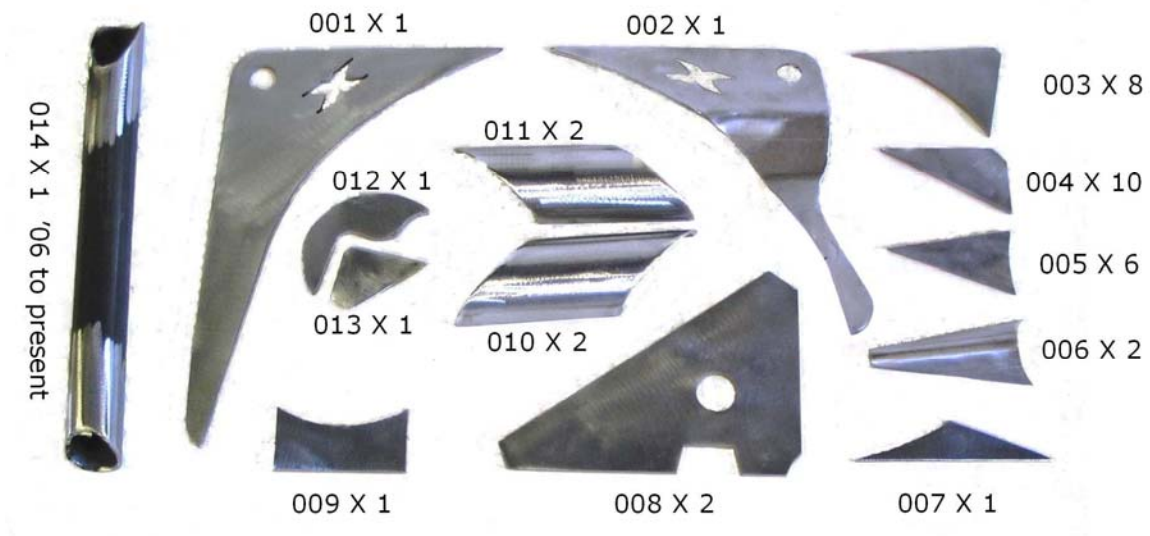

TEIXEIRA TECH

Thank you for purchasing the **Teixeira Tech Racing Gusset kit** for your OEM Honda TRX 450R frame. Below are pictures with locations of the pieces in your kit. Teixeira Racing recommends that the installation of the kit be done by a professional welder for the best results.

Part numbers and quantities:

Teixeira Tech Racing recommends additional welding to the frame for strength. These locations are circled in blue.