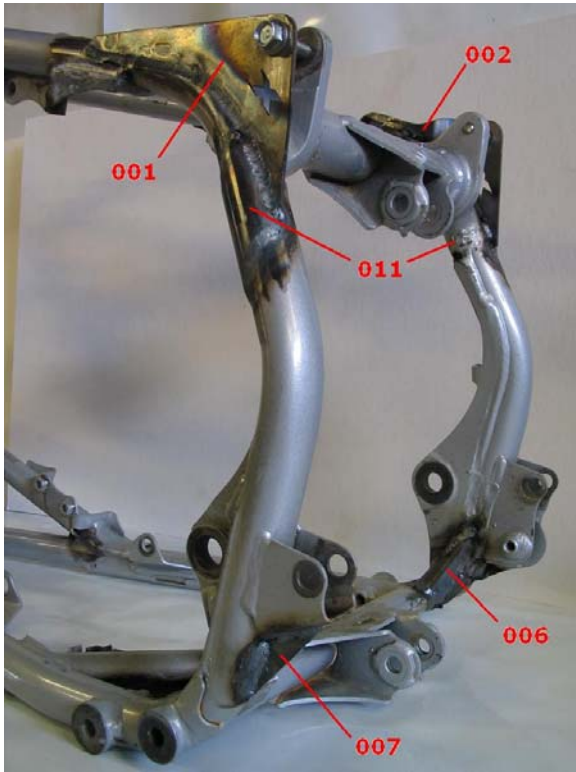

TEIXEIRA TECH

Thank you for purchasing the **Teixeira Tech Racing Gusset kit** for your OEM Honda TRX 450R frame. Below are pictures with locations of the pieces in your kit. Teixeira Racing recommends that the installation of the kit be done by a professional welder for the best results.

Part numbers and quantities:

Teixeira Tech Racing recommends additional welding to the frame for strength. These locations are circled in blue.