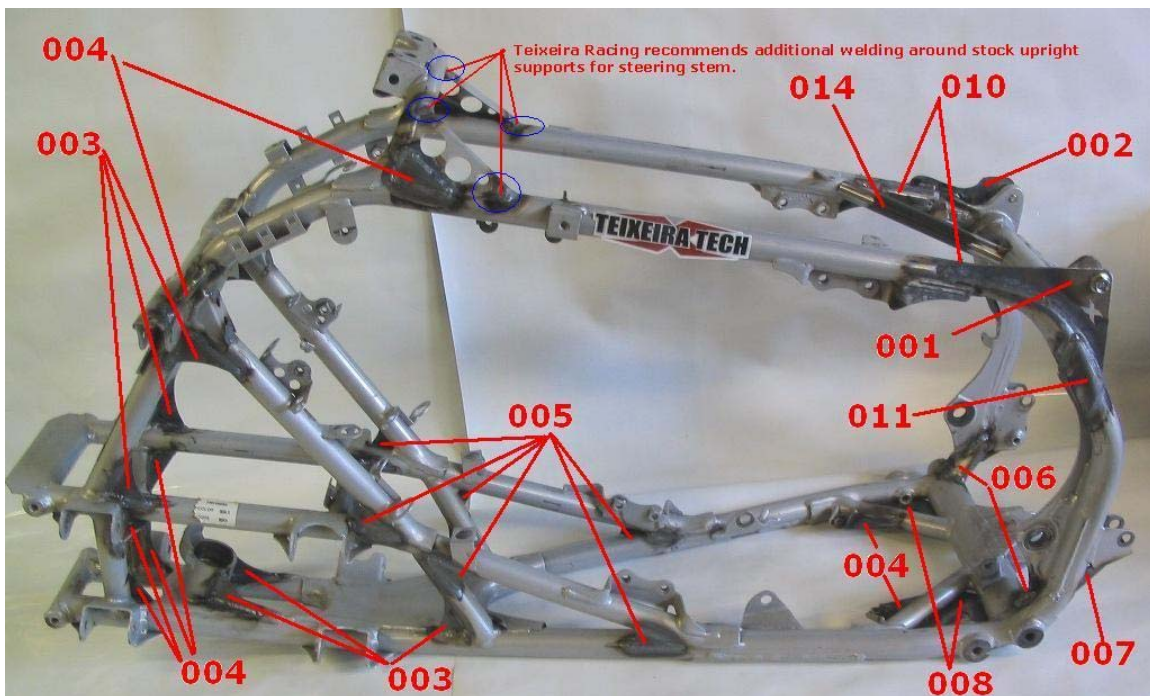

TEIXEIRA TECH

Thank you for purchasing the **Teixeira Tech Racing Gusset kit** for your OEM Honda TRX 450R frame. Below are pictures with locations of the pieces in your kit. Teixeira Racing recommends that the installation of the kit be done by a professional welder for the best results.

Part numbers and quantities:

Teixeira Tech Racing recommends additional welding to the frame for strength. These locations are circled in blue.