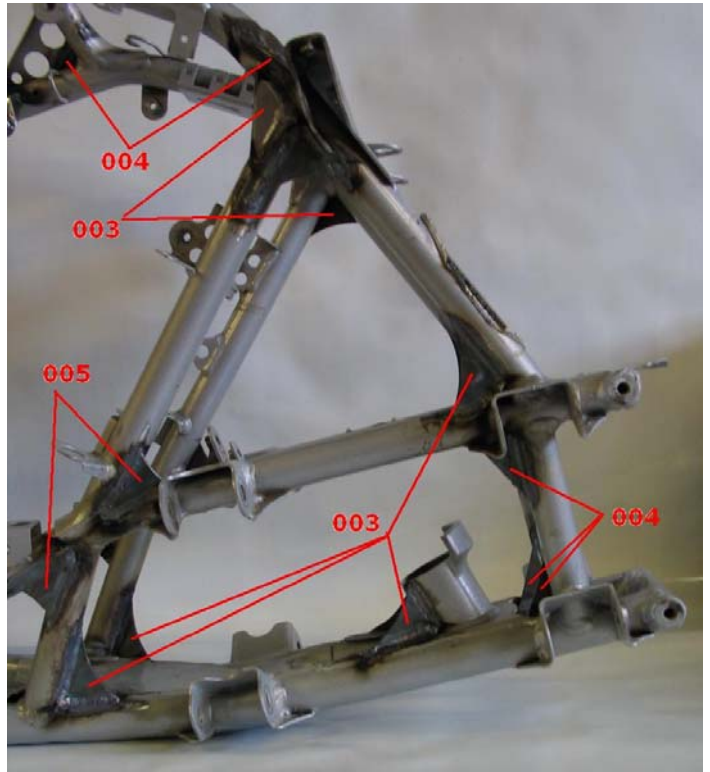

TEIXEIRA TECH

Thank you for purchasing the **Teixeira Tech Racing Gusset kit** for your OEM Honda TRX 450R frame. Below are pictures with locations of the pieces in your kit. Teixeira Racing recommends that the installation of the kit be done by a professional welder for the best results.

Part numbers and quantities:

Teixeira Tech Racing recommends additional welding to the frame for strength. These locations are circled in blue.