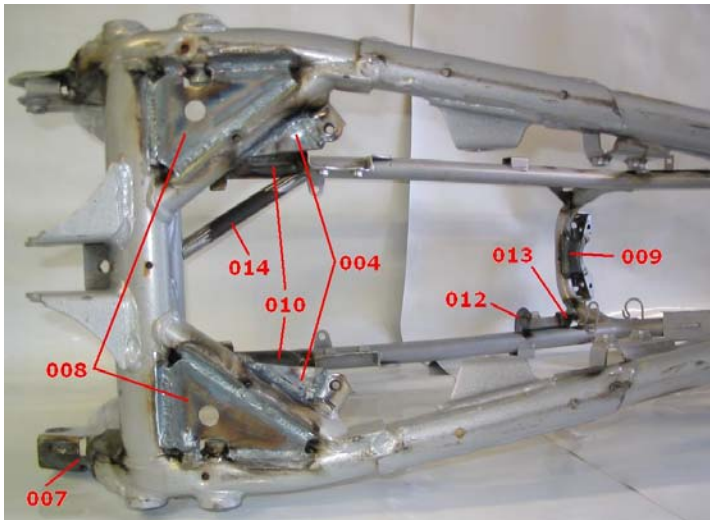

TEIXEIRA TECH

Thank you for purchasing the **Teixeira Tech Racing Gusset kit** for your OEM Honda TRX 450R frame. Below are pictures with locations of the pieces in your kit. Teixeira Racing recommends that the installation of the kit be done by a professional welder for the best results.

Part numbers and quantities:

Teixeira Tech Racing recommends additional welding to the frame for strength. These locations are circled in blue.