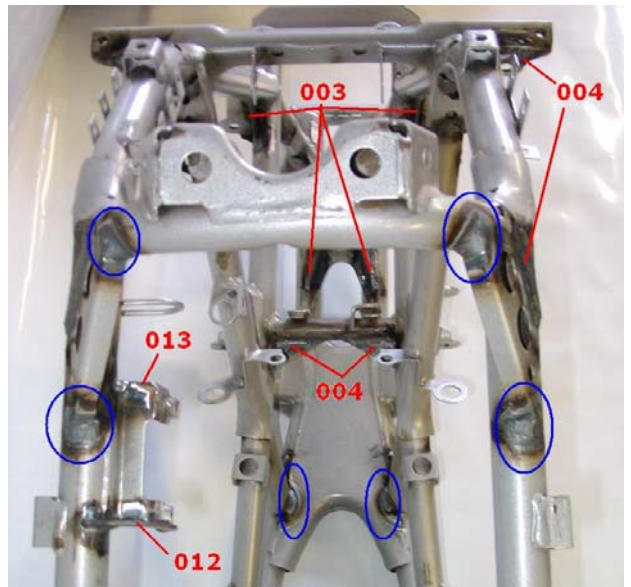

TEIXEIRA TECH

Thank you for purchasing the **Teixeira Tech Racing Gusset kit** for your OEM Honda TRX 450R frame. Below are pictures with locations of the pieces in your kit. Teixeira Racing recommends that the installation of the kit be done by a professional welder for the best results.

Part numbers and quantities:

Teixeira Tech Racing recommends additional welding to the frame for strength. These locations are circled in blue.